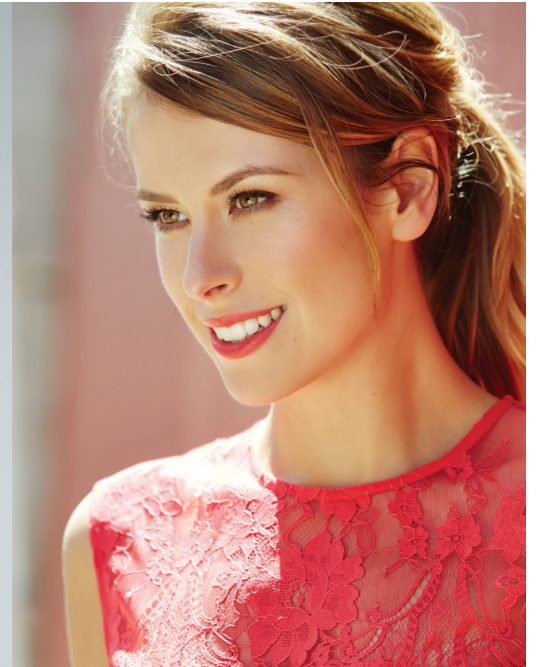

SILHOUETTE MODELS

Mobile +61 405 100 909
bookings@silhouettemodels.com.au
www.silhouettemodels.com.au

HEIGHT	BUST	WAIST	HIPS	DRESS	SHOE	HAIR	EYES
5'8"	35"	28"	37"	10	9½	Dark Blonde	Brown