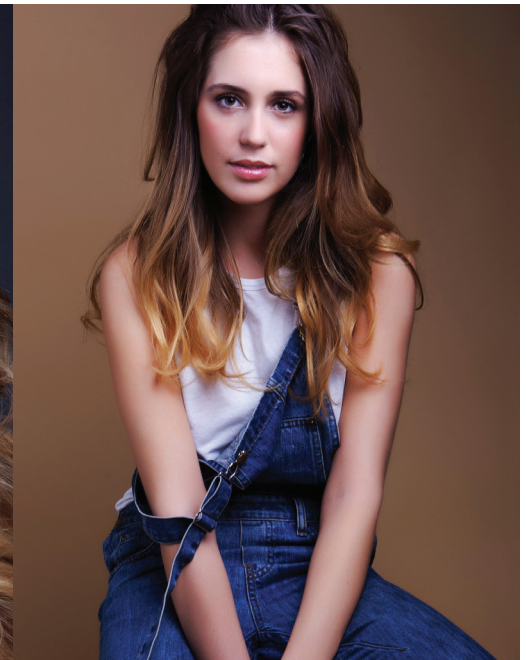

PASCALE

SILHOUETTE MANAGEMENT

Mobile +61 405 100 909
bookings@silhouettemodels.com.au
www.silhouettemodels.com.au

HEIGHT	BUST	WAIST	HIPS	DRESS	SHOE	HAIR	EYES
5'8"	33"	26"	33"	8	9	Brown	Brown