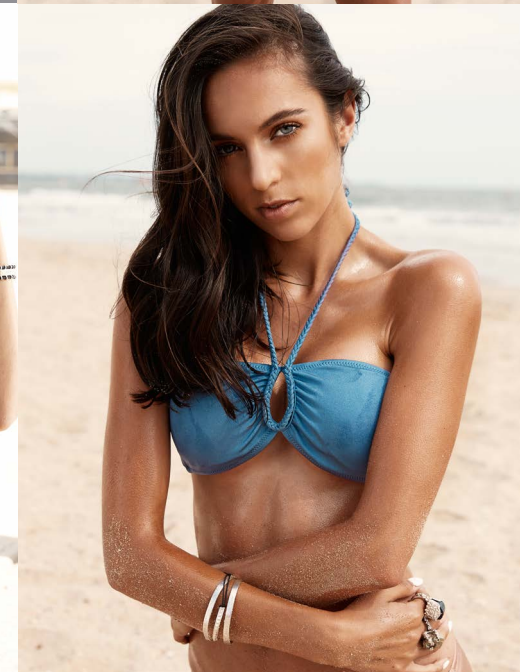

TESS

SILHOUETTE MODELS

Mobile +61 405 100 909
bookings@silhouettemodels.com.au
www.silhouettemodels.com.au

HEIGHT	BUST	WAIST	HIPS	DRESS	SHOE	HAIR	EYES
5'5"	32"	25"	33"	8	7	Brown	Blue